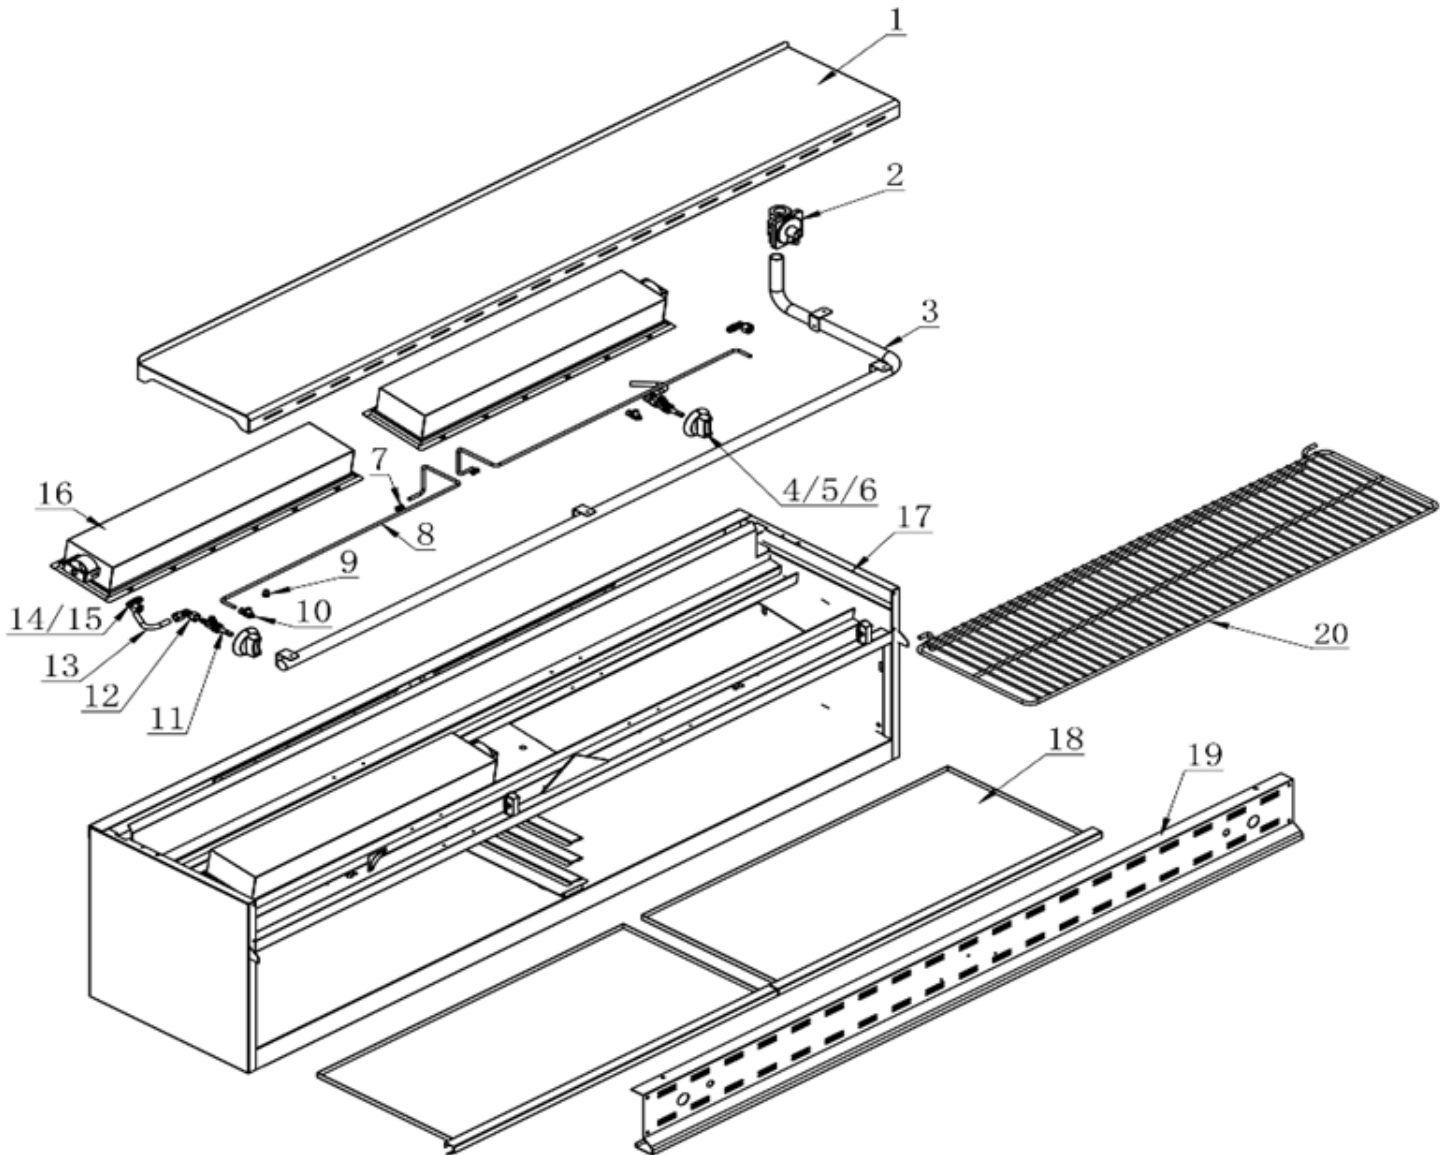

# Parts Breakdown

Model FW-CN-0024 44411

# Parts Breakdown

---

## Model FW-CN-0024 44411

Item No.	Description	Position	Item No.	Description	Position	Item No.	Description	Position
AC312	Top Cover for 44411	1	AC317	Tapping Screw for 44411	9	AC323	Nozzle for 44411	15
AC313	Pressure Regulator for 44411	2	AC318	Pilot Valve for 44411	10	AC324	20,000 BTU Burner for 44411	16
AC314	Gas Venturi Pipe for 44411	3	AC319	Control Valve for 44411	11	AC325	Housing for 44411	17
AC315	Knob Assembly for 44411	4 - 6	AC320	Adaptor for 44411	12	AC326	Oil Collector for 44411	18
66208	Pilot for 44411	7	AC321	Flexi Pipe for 44411	13	AC327	Front Panel for 44411	19
AC316	Pilot Pipe for 44411	8	AC322	Nozzle Connector for 44411	14	AC328	Wiring Grid for 44411	20